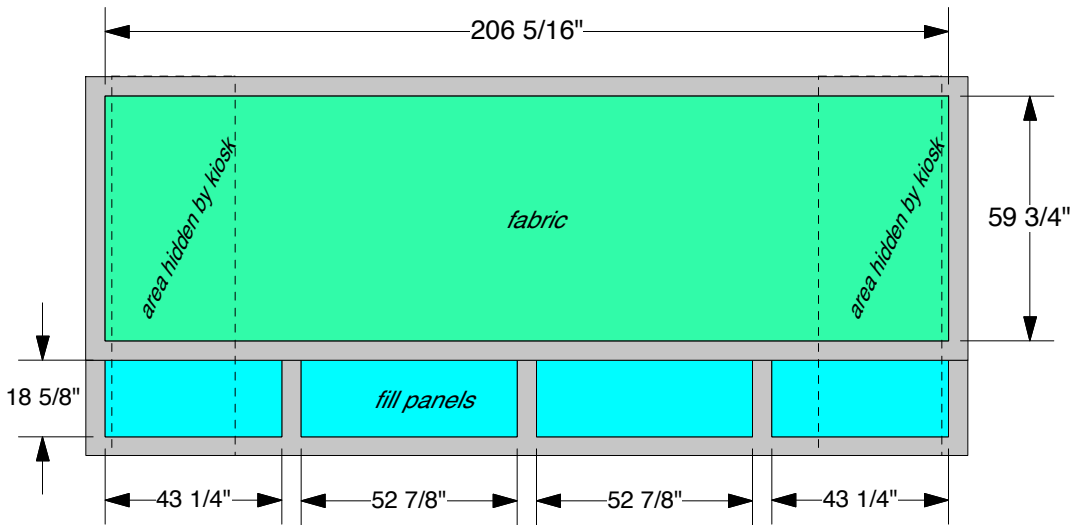

SOLAR L 10x20: Backwall

GRAPHIC SPECS

SOLAR L 10x20: Kiosk

GRAPHIC SPECS

TOP VIEW

FRONT VIEW

SIDE VIEW

SOLAR L 10x20: Ceiling

GRAPHIC SPECS

TOP VIEW

FRONT VIEW

SIDE VIEW