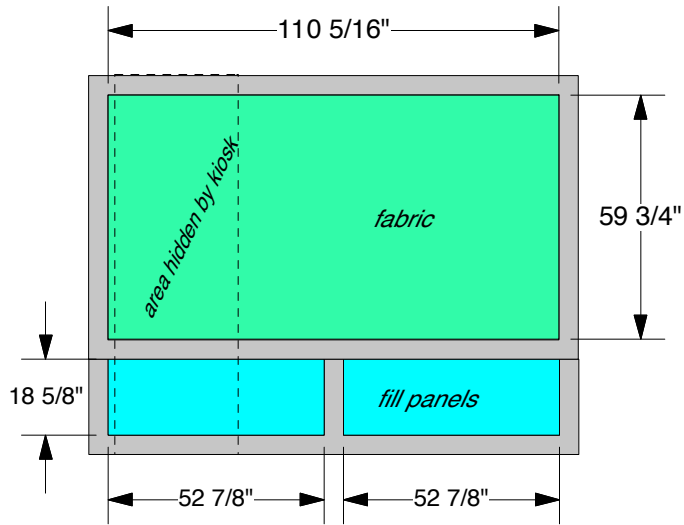

SOLAR L 10x10: Backwall

GRAPHIC SPECS

TOP VIEW

FRONT VIEW

SIDE VIEW

SOLAR L 10x10: Kiosk

GRAPHIC SPECS

TOP VIEW

FRONT VIEW

SIDE VIEW

SOLAR L 10x10: Ceiling

GRAPHIC SPECS

TOP VIEW

FRONT VIEW

SIDE VIEW