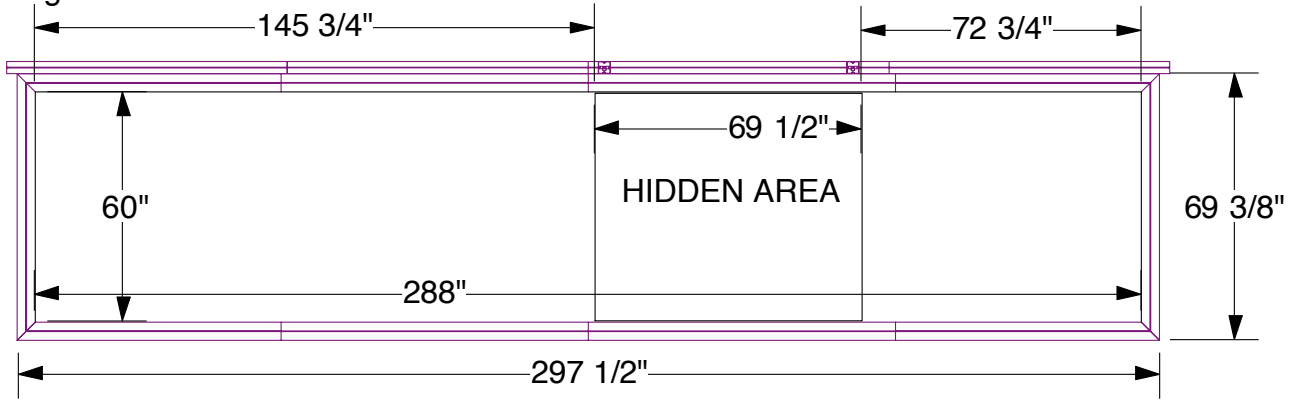

SOLAR E 20x20
Tower

FRONT VIEW

SIDE VIEW

3D VIEW

SOLAR E 20x20
Billboard and ceiling

FABRIC

Connection with Tower

CEILING

SOLAR E 20x20
Reception Counter

FRONT VIEW

TOP VIEW

3D VIEW

SOLAR E 20x20
Kiosk

FRONT VIEW

SIDE VIEW

3D VIEW