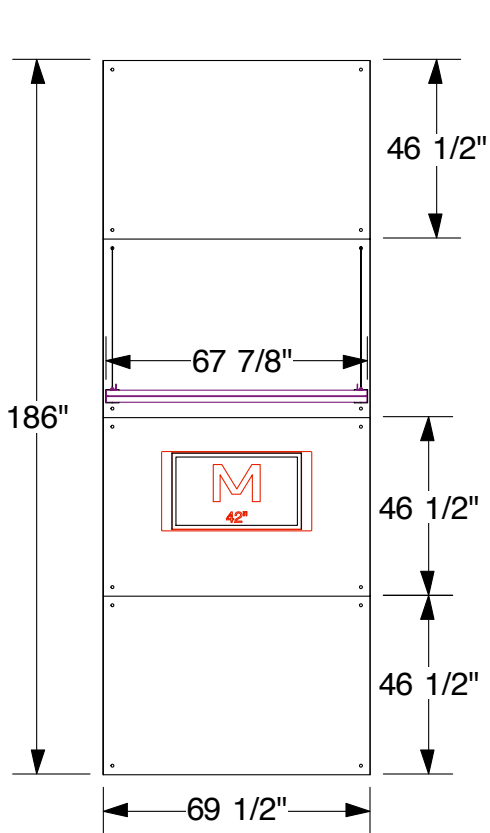

SOLAR E 20x20
Tower

FRONT VIEW

SIDE VIEW

3D VIEW

SOLAR E 20x20
Billboard and ceiling

FABRIC

Connection with Tower

CEILING

SOLAR E 20x20
Reception Counter

FRONT VIEW

TOP VIEW

3D VIEW

SOLAR E 20x20
Kiosk

FRONT VIEW

SIDE VIEW

3D VIEW