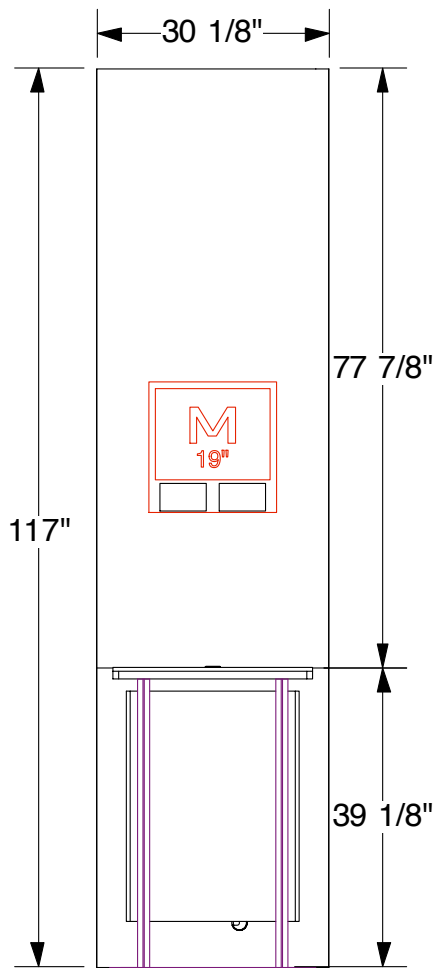

SOLAR E 20x20
Tower

FRONT VIEW

SIDE VIEW

3D VIEW

SOLAR E 20x20
Billboard and ceiling

FABRIC

Connection with Tower

CEILING

SOLAR E 20x20
Reception Counter

FRONT VIEW

TOP VIEW

3D VIEW

SOLAR E 20x20
Kiosk

FRONT VIEW

SIDE VIEW

3D VIEW