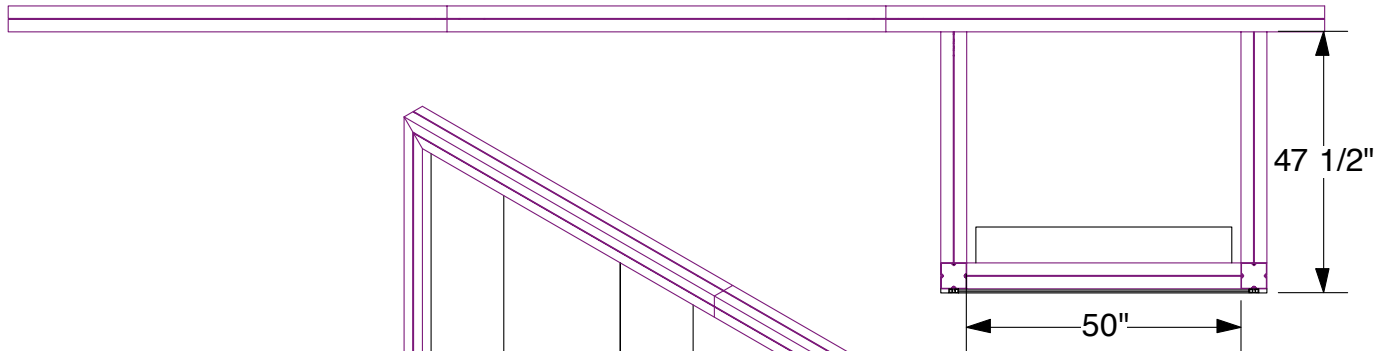

SOLAR E 10x20
Backwall

FRONT VIEW

TOP VIEW

SIDE VIEW

3D VIEW

SOLAR E 20x20
Reception Counter

FRONT VIEW

TOP VIEW

3D VIEW

SOLAR E 10x20
Kiosk

FRONT VIEW

SIDE VIEW

3D VIEW