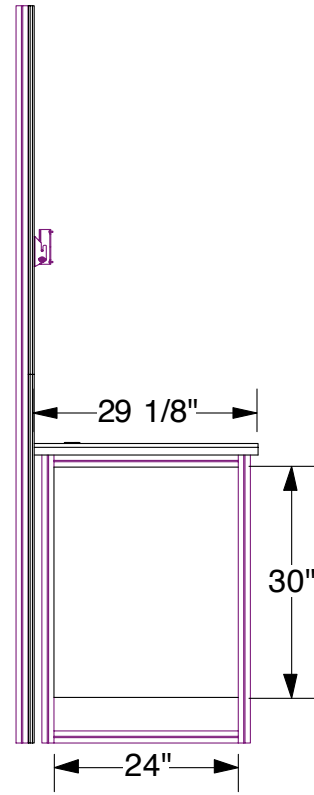

SOLAR E 10x20
Backwall

FRONT VIEW

TOP VIEW

SIDE VIEW

3D VIEW

SOLAR E 20x20
Reception Counter

FRONT VIEW

TOP VIEW

3D VIEW

SOLAR E 10x20
Kiosk

FRONT VIEW

SIDE VIEW

3D VIEW