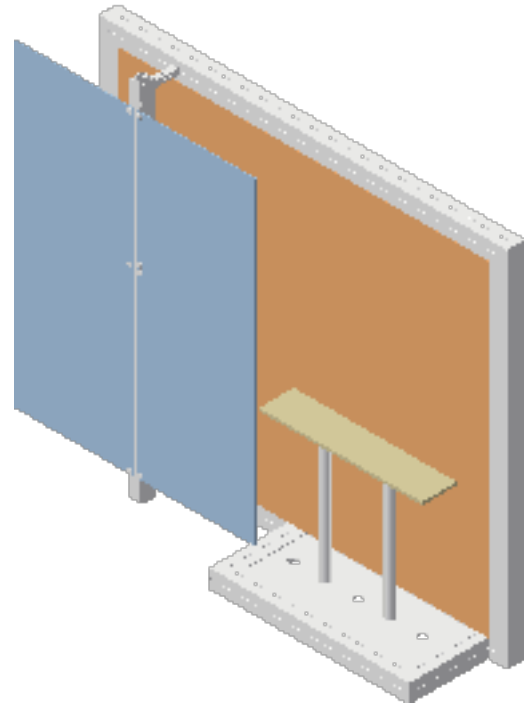

**SOLAR A** 10x10  
Fabric Backwall

**FRONT VIEW**

**TOP VIEW**

**3D VIEW**

**SOLAR A 10x10**  
Fabric Graphic

**FRONT VIEW**

Notes:

1. Overall fabric dims: 84" H x 95.5" W
2. Please add 1" bleed on all sides for sewing purposes.

**SOLAR A** 10x10  
Front Wall with ceiling

**3D VIEW**

**SOLAR A**  
Counters

**FRONT VIEW**

Pedestal counter  
49 lbs

Reception counter  
78 lbs

Backwall counter  
63 lbs

**TOP VIEW**

**SIDE VIEW**

**FRONT VIEW**

**TOP VIEW**

**3D VIEW**