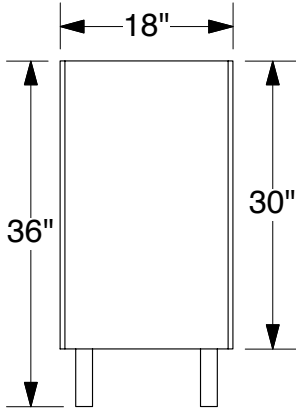

**SOLAR A** 10x10  
Fabric Backwall

**FRONT VIEW**

**TOP VIEW**

**3D VIEW**

**SOLAR A 10x10**  
Fabric Graphic

**FRONT VIEW**

Notes:

1. Overall fabric dims: 84" H x 95.5" W
2. Please add 1" bleed on all sides for sewing purposes.

**SOLAR A** 10x10  
Front Wall with ceiling

**3D VIEW**

**SOLAR A**  
Counters

**FRONT VIEW**

Pedestal counter  
49 lbs

Reception counter  
78 lbs

Backwall counter  
63 lbs

**TOP VIEW**

**SIDE VIEW**

**FRONT VIEW**

**TOP VIEW**

**3D VIEW**