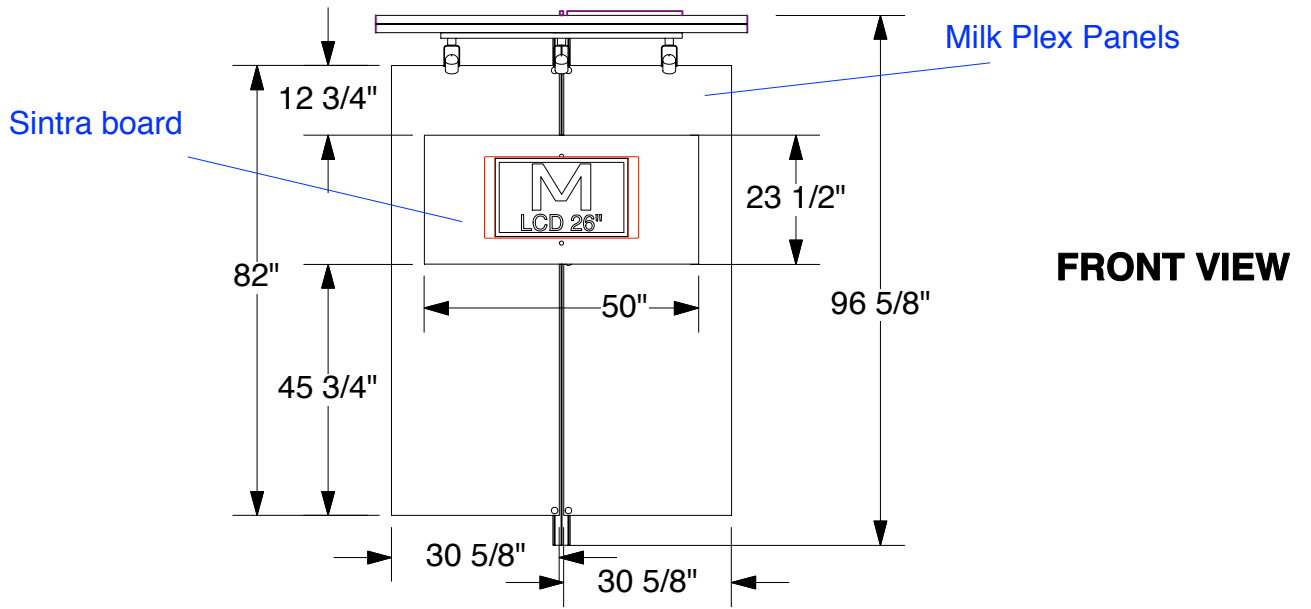

**SOLAR A** 10x10  
Fabric Backwall

**FRONT VIEW**

**TOP VIEW**

**3D VIEW**

**SOLAR A 10x10**  
Fabric Graphic

**FRONT VIEW**

Notes:

1. Overall fabric dims: 84" H x 95.5" W
2. Please add 1" bleed on all sides for sewing purposes.

**SOLAR A** 10x10  
Front Wall with ceiling

**3D VIEW**

**SOLAR A**  
Counters

**FRONT VIEW**

Pedestal counter  
49 lbs

Reception counter  
78 lbs

Backwall counter  
63 lbs

**TOP VIEW**

**SIDE VIEW**

**FRONT VIEW**

**TOP VIEW**

**3D VIEW**