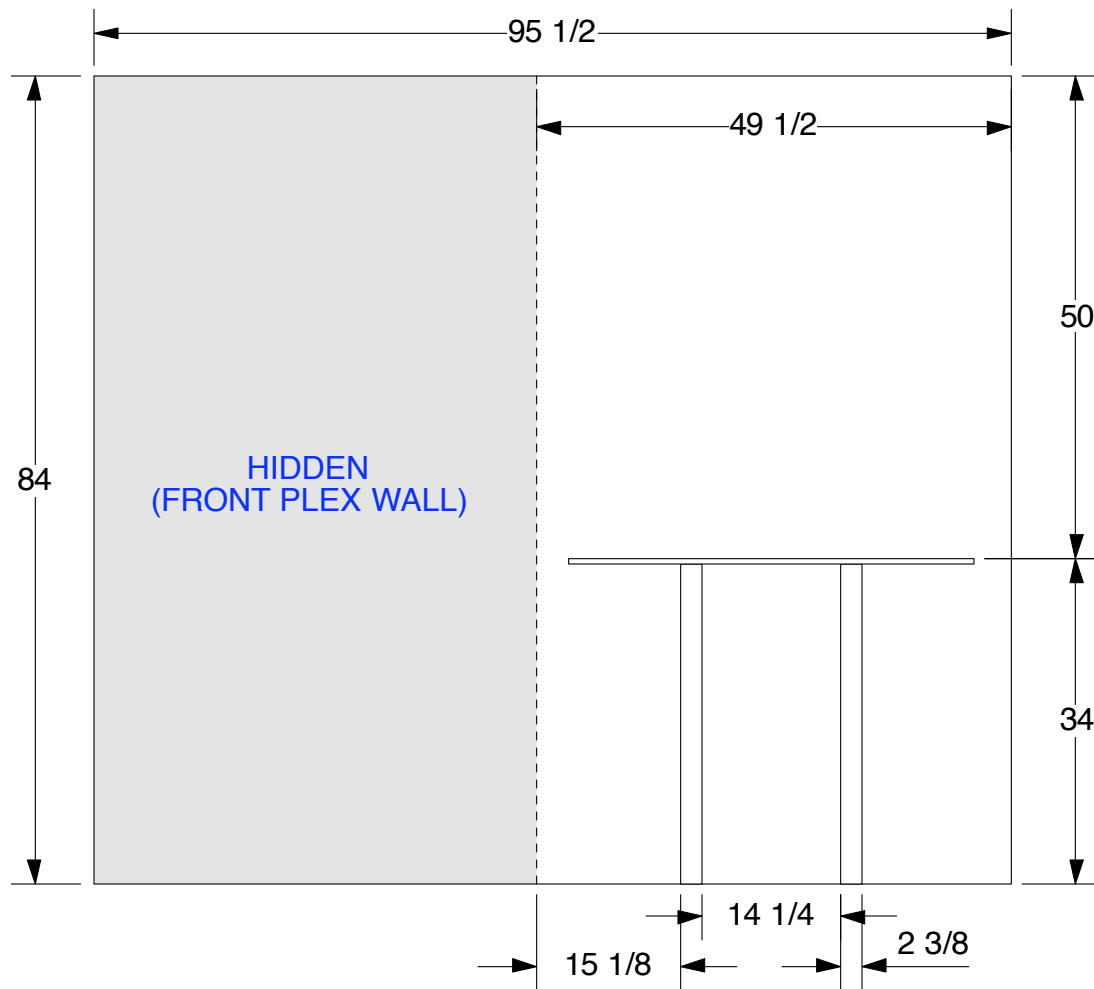

**SOLAR A** 10x10  
Fabric Backwall

**FRONT VIEW**

**TOP VIEW**

**3D VIEW**

**SOLAR A 10x10**  
Fabric Graphic

**FRONT VIEW**

Notes:

1. Overall fabric dims: 84" H x 95.5" W
2. Please add 1" bleed on all sides for sewing purposes.

**SOLAR A** 10x10  
Front Wall with ceiling

**3D VIEW**

**SOLAR A**  
Counters

**FRONT VIEW**

Pedestal counter  
49 lbs

Reception counter  
78 lbs

Backwall counter  
63 lbs

**TOP VIEW**

**SIDE VIEW**

**FRONT VIEW**

**TOP VIEW**

**3D VIEW**