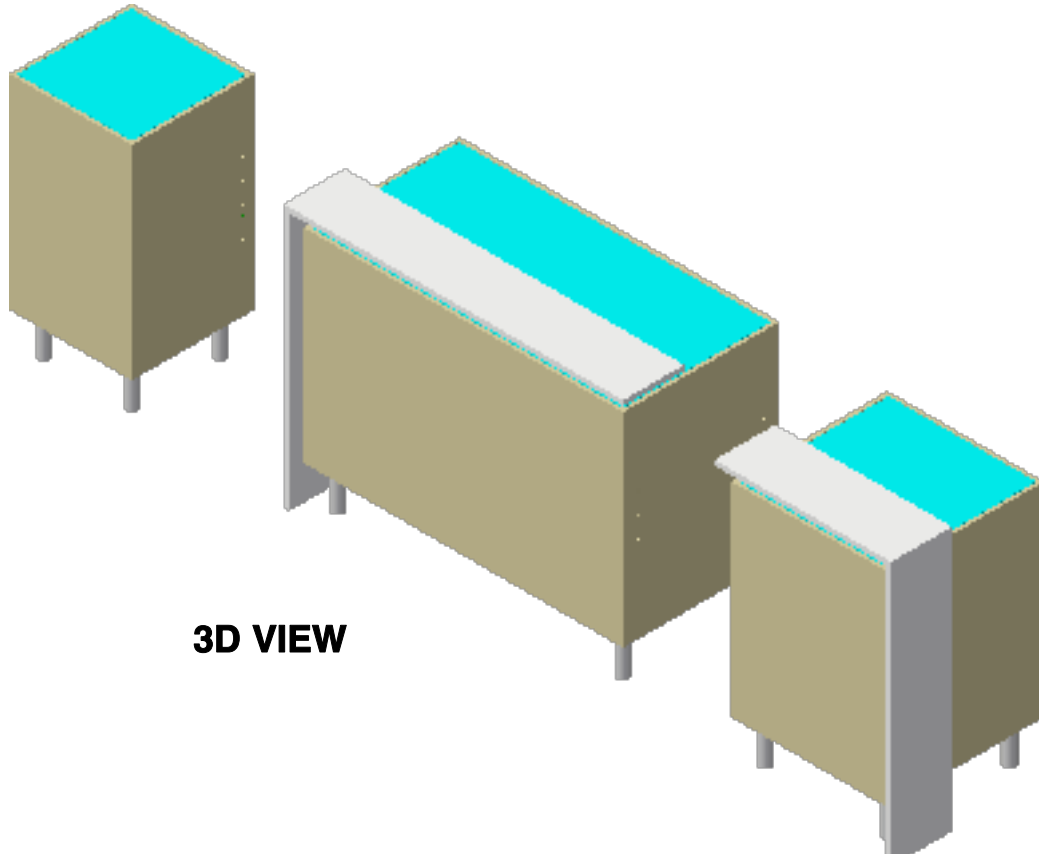

**SOLAR A** 10x10  
Fabric Backwall

**FRONT VIEW**

**TOP VIEW**

**3D VIEW**

**SOLAR A 10x10**  
Fabric Graphic

**FRONT VIEW**

Notes:

1. Overall fabric dims: 84" H x 95.5" W
2. Please add 1" bleed on all sides for sewing purposes.

**SOLAR A** 10x10  
Front Wall with ceiling

**3D VIEW**

**SOLAR A**  
Counters

**FRONT VIEW**

Pedestal counter  
49 lbs

Reception counter  
78 lbs

Backwall counter  
63 lbs

**TOP VIEW**

**SIDE VIEW**

**FRONT VIEW**

**TOP VIEW**

**3D VIEW**