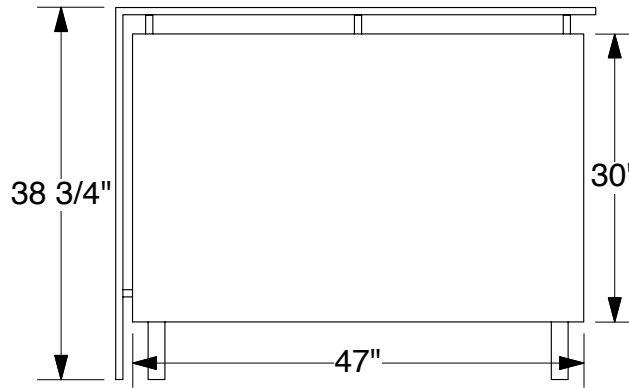

**SOLAR A** 10x10  
Fabric Backwall

**FRONT VIEW**

**TOP VIEW**

**3D VIEW**

**SOLAR A 10x10**  
Fabric Graphic

**FRONT VIEW**

Notes:

1. Overall fabric dims: 84" H x 95.5" W
2. Please add 1" bleed on all sides for sewing purposes.

**SOLAR A** 10x10  
Front Wall with ceiling

**3D VIEW**

**SOLAR A**  
Counters

**FRONT VIEW**

Pedestal counter  
49 lbs

Reception counter  
78 lbs

Backwall counter  
63 lbs

**TOP VIEW**

**SIDE VIEW**

**FRONT VIEW**

**TOP VIEW**

**3D VIEW**