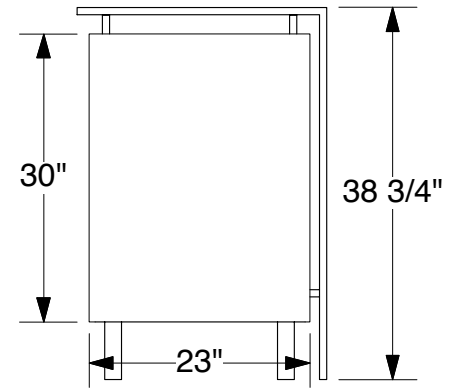

**SOLAR A** 10x10  
Fabric Backwall

**FRONT VIEW**

**TOP VIEW**

**3D VIEW**

**SOLAR A 10x10**  
Fabric Graphic

**FRONT VIEW**

Notes:

1. Overall fabric dims: 84" H x 95.5" W
2. Please add 1" bleed on all sides for sewing purposes.

**SOLAR A** 10x10  
Front Wall with ceiling

**3D VIEW**

**SOLAR A**  
Counters

**FRONT VIEW**

Pedestal counter  
49 lbs

Reception counter  
78 lbs

Backwall counter  
63 lbs

**TOP VIEW**

**SIDE VIEW**

**FRONT VIEW**

**TOP VIEW**

**3D VIEW**