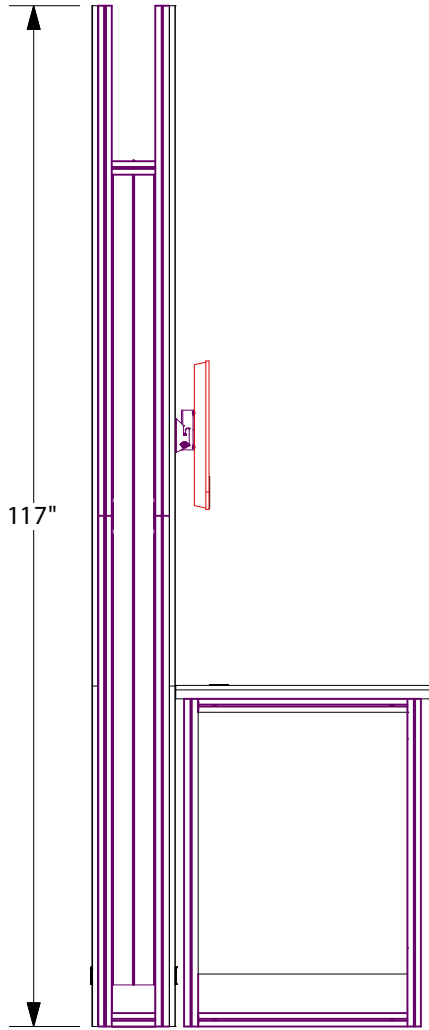

**SOLAR A** 10x10  
Fabric Backwall

**FRONT VIEW**

**TOP VIEW**

**3D VIEW**

**SOLAR A 10x10**  
Fabric Graphic

**FRONT VIEW**

Notes:

1. Overall fabric dims: 84" H x 95.5" W
2. Please add 1" bleed on all sides for sewing purposes.

**SOLAR A** 10x10  
Front Wall with ceiling

**3D VIEW**

**SOLAR A**  
Counters

**FRONT VIEW**

Pedestal counter  
49 lbs

Reception counter  
78 lbs

Backwall counter  
63 lbs

**TOP VIEW**

**SIDE VIEW**

**FRONT VIEW**

**TOP VIEW**

**3D VIEW**