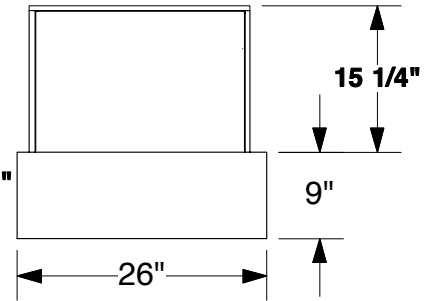

**SOLAR A** 10x10  
Fabric Backwall

**FRONT VIEW**

**TOP VIEW**

**3D VIEW**

**SOLAR A 10x10**  
Fabric Graphic

**FRONT VIEW**

Notes:

1. Overall fabric dims: 84" H x 95.5" W
2. Please add 1" bleed on all sides for sewing purposes.

**SOLAR A** 10x10  
Front Wall with ceiling

**3D VIEW**

**SOLAR A**  
Counters

**FRONT VIEW**

Pedestal counter  
49 lbs

Reception counter  
78 lbs

Backwall counter  
63 lbs

**TOP VIEW**

**SIDE VIEW**

**FRONT VIEW**

**TOP VIEW**

**3D VIEW**