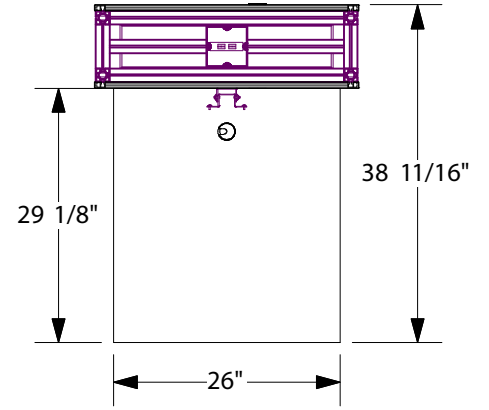

**SOLAR A** 10x10  
Fabric Backwall

**FRONT VIEW**

**TOP VIEW**

**3D VIEW**

**SOLAR A 10x10**  
Fabric Graphic

**FRONT VIEW**

Notes:

1. Overall fabric dims: 84" H x 95.5" W
2. Please add 1" bleed on all sides for sewing purposes.

**SOLAR A** 10x10  
Front Wall with ceiling

**3D VIEW**

**SOLAR A**  
Counters

**FRONT VIEW**

Pedestal counter  
49 lbs

Reception counter  
78 lbs

Backwall counter  
63 lbs

**TOP VIEW**

**SIDE VIEW**

**FRONT VIEW**

**TOP VIEW**

**3D VIEW**