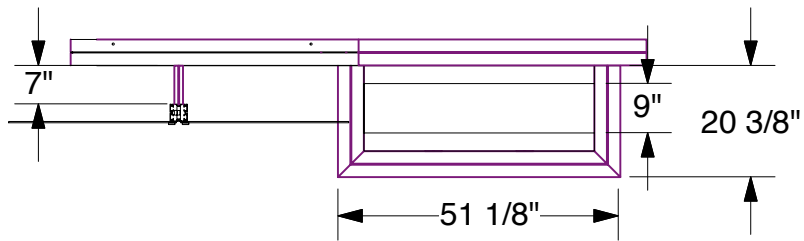

**SOLAR A** 10x10  
Fabric Backwall

**FRONT VIEW**

**TOP VIEW**

**3D VIEW**

**SOLAR A 10x10**  
Fabric Graphic

**FRONT VIEW**

Notes:

1. Overall fabric dims: 84" H x 95.5" W
2. Please add 1" bleed on all sides for sewing purposes.

**SOLAR A** 10x10  
Front Wall with ceiling

**3D VIEW**

**SOLAR A**  
Counters

**FRONT VIEW**

Pedestal counter  
49 lbs

Reception counter  
78 lbs

Backwall counter  
63 lbs

**TOP VIEW**

**SIDE VIEW**

**FRONT VIEW**

**TOP VIEW**

**3D VIEW**