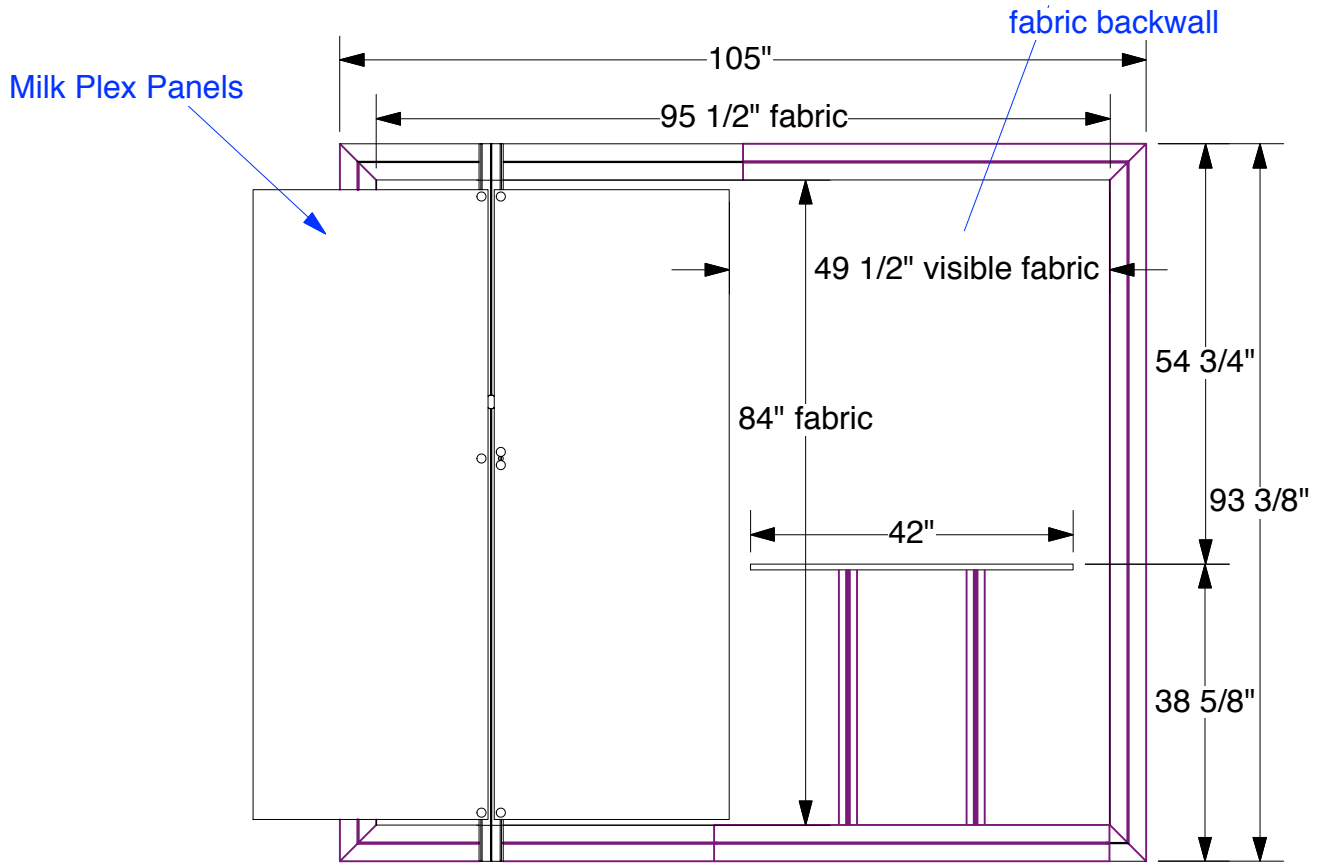

**SOLAR A** 10x10  
Fabric Backwall

**FRONT VIEW**

**TOP VIEW**

**3D VIEW**

**SOLAR A 10x10**  
Fabric Graphic

**FRONT VIEW**

Notes:

1. Overall fabric dims: 84" H x 95.5" W
2. Please add 1" bleed on all sides for sewing purposes.

**SOLAR A** 10x10  
Front Wall with ceiling

**3D VIEW**

**SOLAR A**  
Counters

**FRONT VIEW**

Pedestal counter  
49 lbs

Reception counter  
78 lbs

Backwall counter  
63 lbs

**TOP VIEW**

**SIDE VIEW**

**FRONT VIEW**

**TOP VIEW**

**3D VIEW**