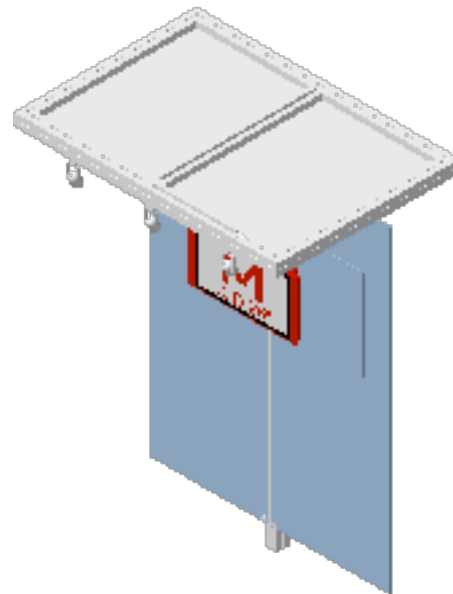

**SOLAR A** 10x10  
Fabric Backwall

**FRONT VIEW**

**TOP VIEW**

**3D VIEW**

**SOLAR A 10x10**  
Fabric Graphic

**FRONT VIEW**

Notes:

1. Overall fabric dims: 84" H x 95.5" W
2. Please add 1" bleed on all sides for sewing purposes.

**SOLAR A** 10x10  
Front Wall with ceiling

**3D VIEW**

**SOLAR A**  
Counters

**FRONT VIEW**

Pedestal counter  
49 lbs

Reception counter  
78 lbs

Backwall counter  
63 lbs

**TOP VIEW**

**SIDE VIEW**

**FRONT VIEW**

**TOP VIEW**

**3D VIEW**