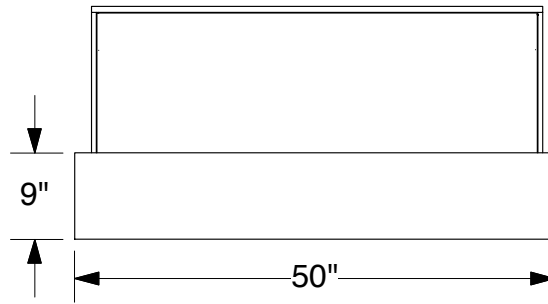

**SOLAR A** 10x10  
Fabric Backwall

**FRONT VIEW**

**TOP VIEW**

**3D VIEW**

**SOLAR A 10x10**  
Fabric Graphic

**FRONT VIEW**

Notes:

1. Overall fabric dims: 84" H x 95.5" W
2. Please add 1" bleed on all sides for sewing purposes.

**SOLAR A** 10x10  
Front Wall with ceiling

**3D VIEW**

**SOLAR A**  
Counters

**FRONT VIEW**

Pedestal counter  
49 lbs

Reception counter  
78 lbs

Backwall counter  
63 lbs

**TOP VIEW**

**SIDE VIEW**

**FRONT VIEW**

**TOP VIEW**

**3D VIEW**