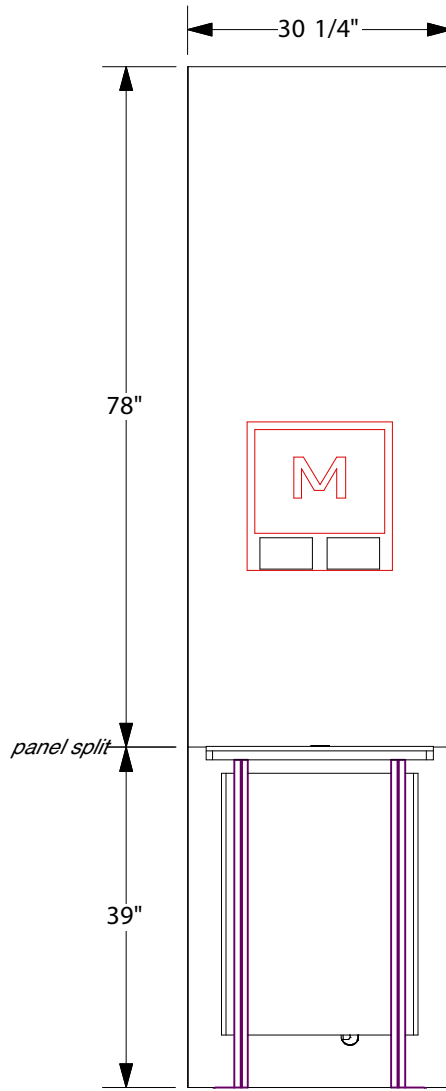

**SOLAR A** 10x10  
Fabric Backwall

**FRONT VIEW**

**TOP VIEW**

**3D VIEW**

**SOLAR A 10x10**  
Fabric Graphic

**FRONT VIEW**

Notes:

1. Overall fabric dims: 84" H x 95.5" W
2. Please add 1" bleed on all sides for sewing purposes.

**SOLAR A** 10x10  
Front Wall with ceiling

**3D VIEW**

**SOLAR A**  
Counters

**FRONT VIEW**

Pedestal counter  
49 lbs

Reception counter  
78 lbs

Backwall counter  
63 lbs

**TOP VIEW**

**SIDE VIEW**

**FRONT VIEW**

**TOP VIEW**

**3D VIEW**