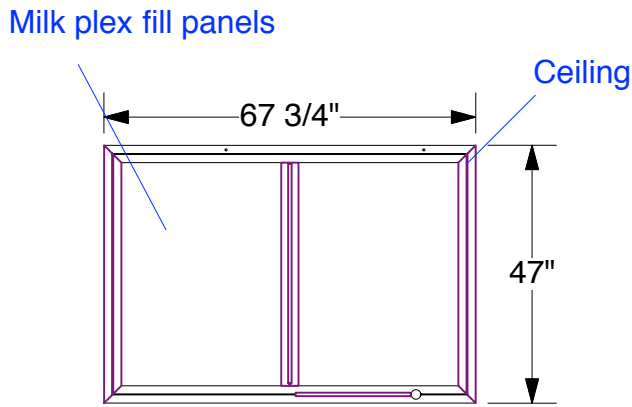

**SOLAR A** 10x10  
Fabric Backwall

**FRONT VIEW**

**TOP VIEW**

**3D VIEW**

**SOLAR A 10x10**  
Fabric Graphic

**FRONT VIEW**

Notes:

1. Overall fabric dims: 84" H x 95.5" W
2. Please add 1" bleed on all sides for sewing purposes.

**SOLAR A** 10x10  
Front Wall with ceiling

**3D VIEW**

**SOLAR A**  
Counters

**FRONT VIEW**

Pedestal counter  
49 lbs

Reception counter  
78 lbs

Backwall counter  
63 lbs

**TOP VIEW**

**SIDE VIEW**

**FRONT VIEW**

**TOP VIEW**

**3D VIEW**