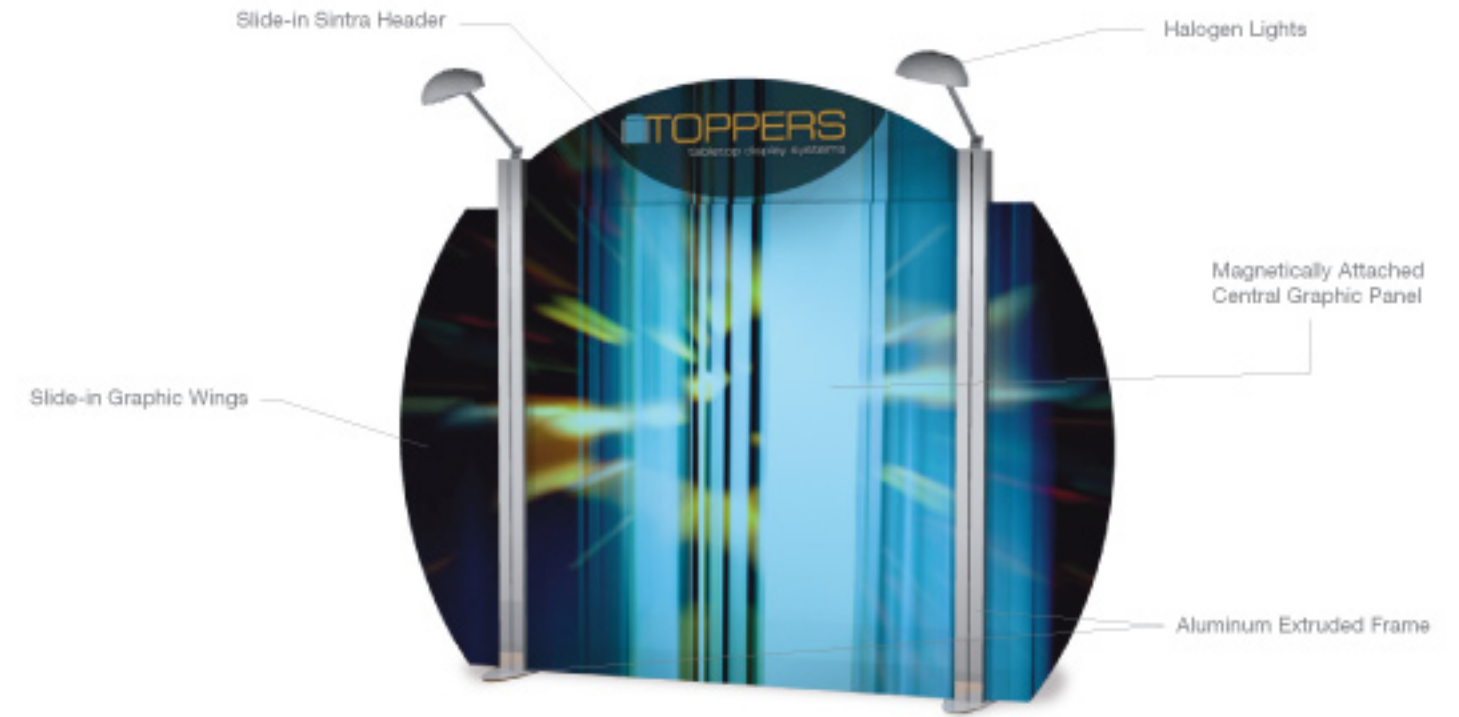

Toppers help you to get your marketing message across in a big way.

These ultramodern modular tabletop systems are built of aircraft grade aluminum extrusions. They feature a large footprint for stability and set-up and break down in minutes. Everything packs neatly inside the foam fitted, rotomolded, wheeled case for easy transport and handling.

- Made of high quality, aircraft grade aluminum extrusion. Octanorm Inside!
- Lifetime frame warranty
- Made in U.S.A. quality
- Unique, attention getting design
- Modular kit allows you to change graphics and shapes in seconds
- Every Toppers kit includes architectural halogen lights
- High impact wheeled, rotomolded case with fitted foam compartments for protection in transit and ease of handling
- Ships UPS, FED EX, or can be checked in as airline luggage
- Fits on 6' table

Aluminum Extruded Frame available in Silver, Black & White. Special order colors available at additional charge.