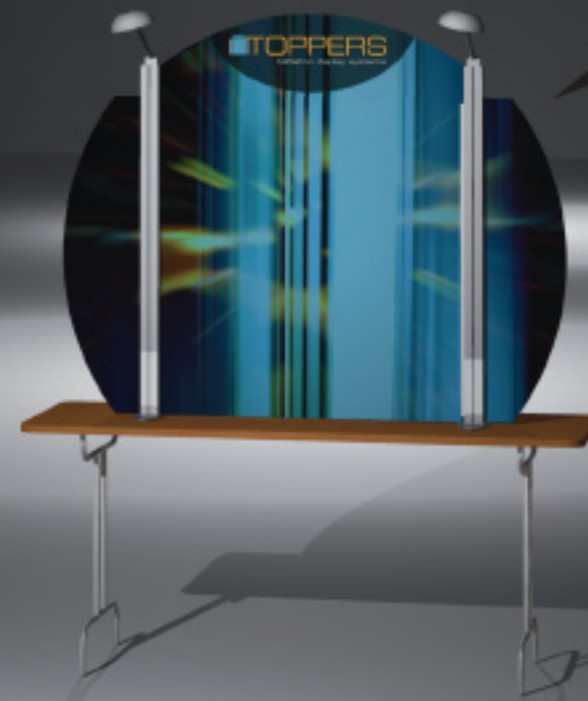

TOPPERS
tabletop display systems

©2007 Abex Display Systems | www.abex.com

Say hello to Toppers
The revolutionary new TableTop Display

Hi.

TOPPERS
tabletop display systems

Toppers TableTop Displays - Big display impact in a very small space.

Toppers help you to get your marketing message across in a big way.

These ultramodern modular tabletop systems are built of aircraft grade aluminum extrusions. They feature a large footprint for stability and set-up and break down in minutes. Everything packs neatly inside the foam fitted, rotomolded, wheeled case for easy transport and handling.

- Made of high quality, aircraft grade aluminum extrusion. Octanorm Inside!
- Lifetime frame warranty
- Made in U.S.A. quality
- Unique, attention getting design
- Modular kit allows you to change graphics and shapes in seconds
- Every Toppers kit includes architectural halogen lights
- High impact wheeled, rotomolded case with fitted foam compartments for protection in transit and ease of handling
- Ships UPS, FED EX, or can be checked in as airline luggage
- Fits on 6' table

Aluminum Extruded Frame available in Silver, Black & White. Special order colors available at additional charge.