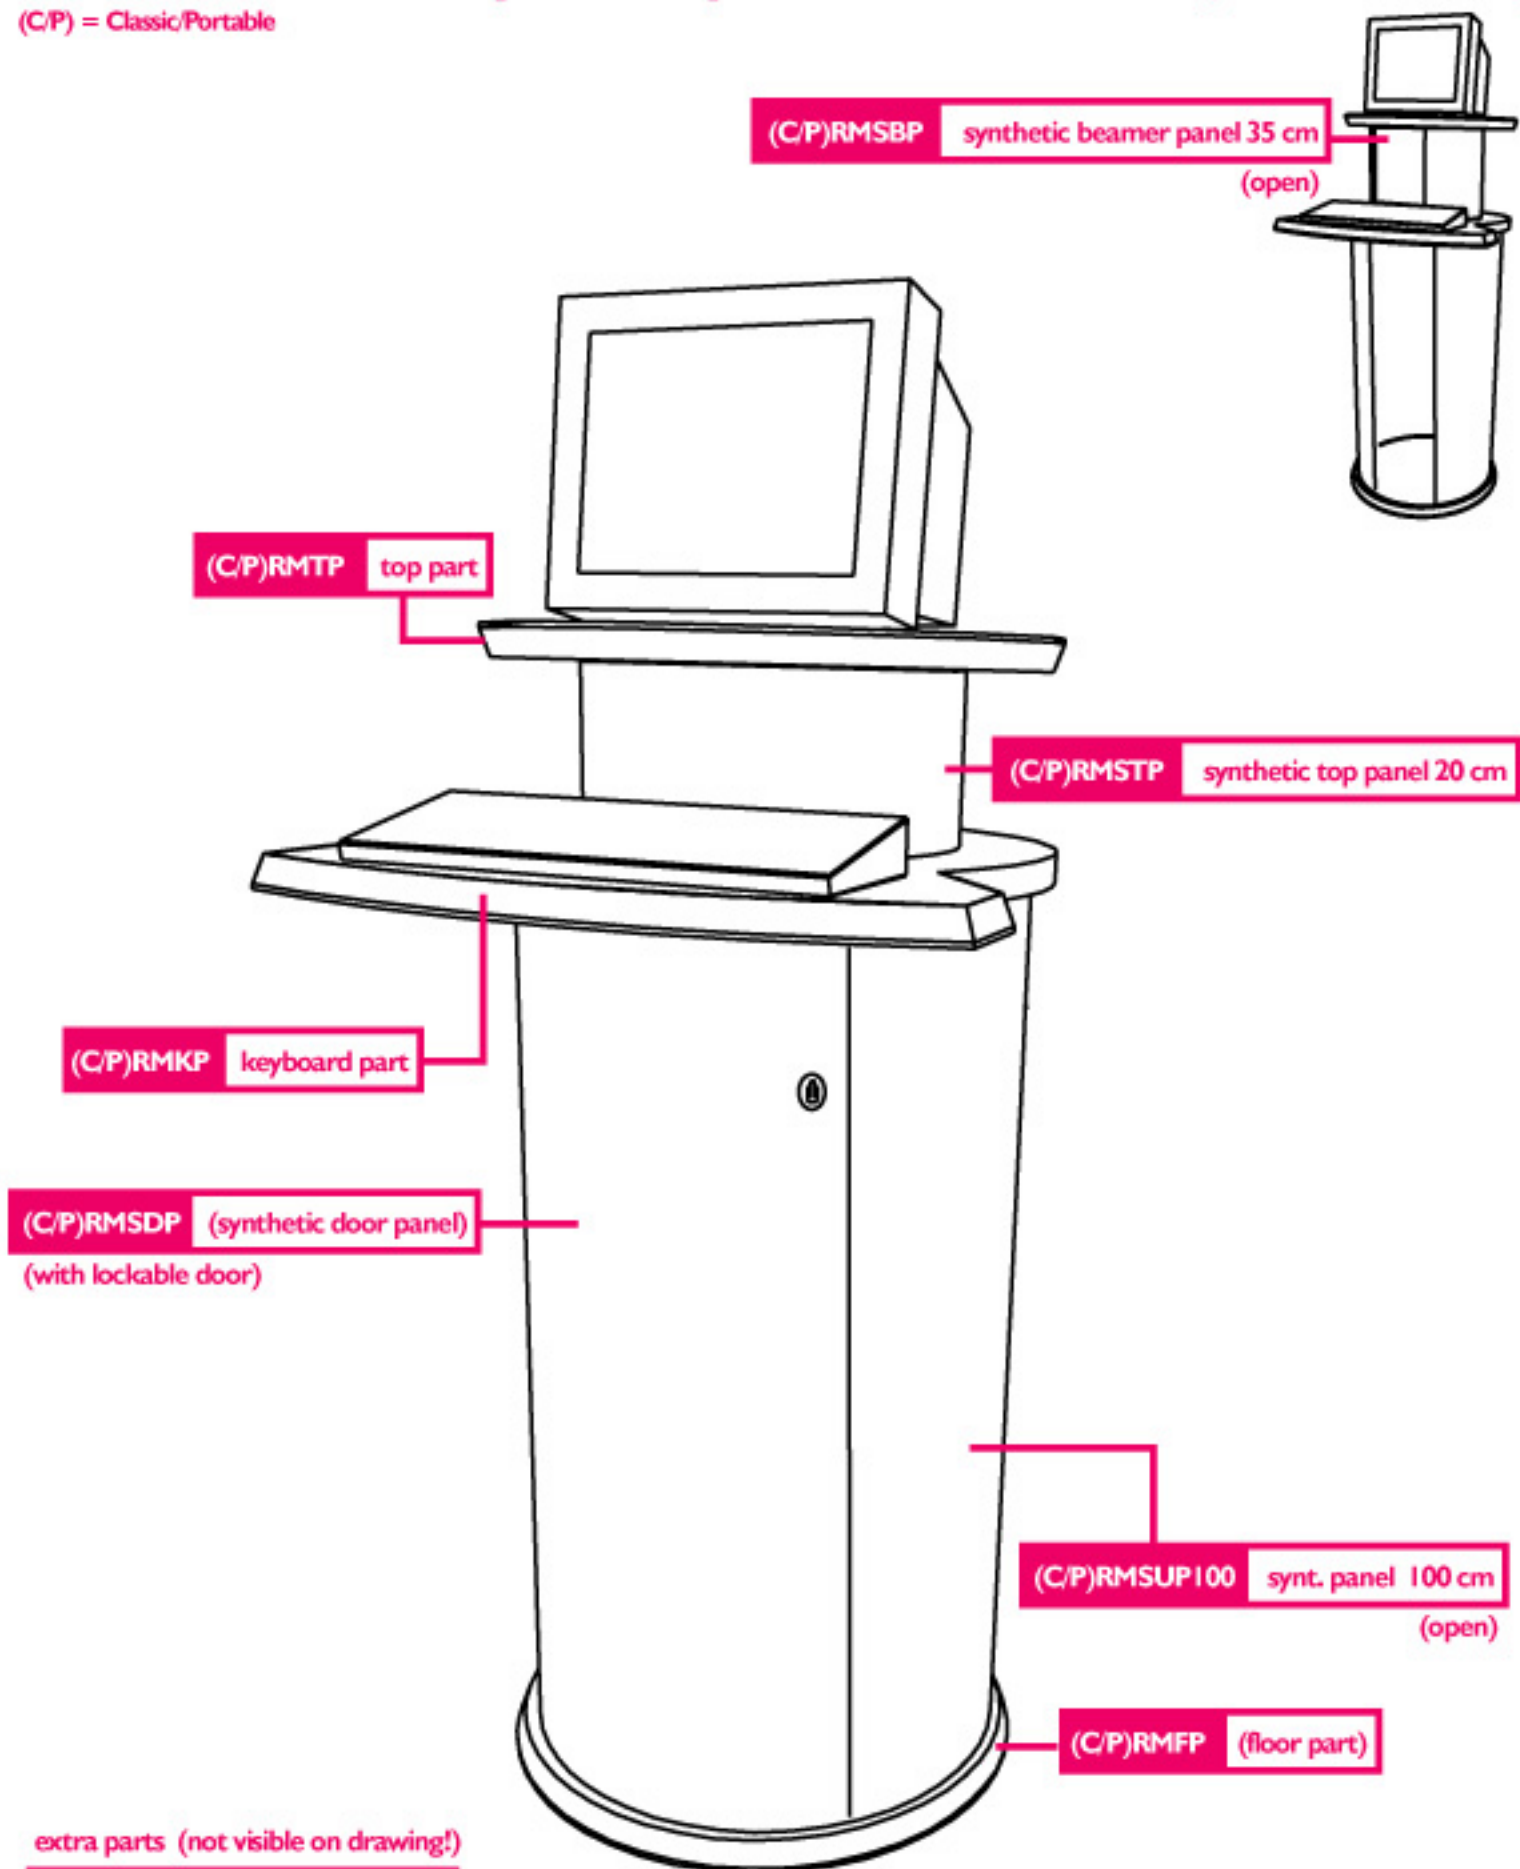

# Roll Multimedia Column [RMC & PRMC]

(C/P) = Classic/Portable

(or Roll Beamer Column)

extra parts (not visible on drawing!)

(C/P)RMXP fixing parts (2x)

(C/P)RMCL cable lid (2x)

(C/P)RMSF stabilisation feet (4x)

TOTAL HEIGHT = 120 CM.  
HEIGHT KEYBOARDTOP = 100 cm.  
DIAMETER = 60 cm.

\* shown with classic panels